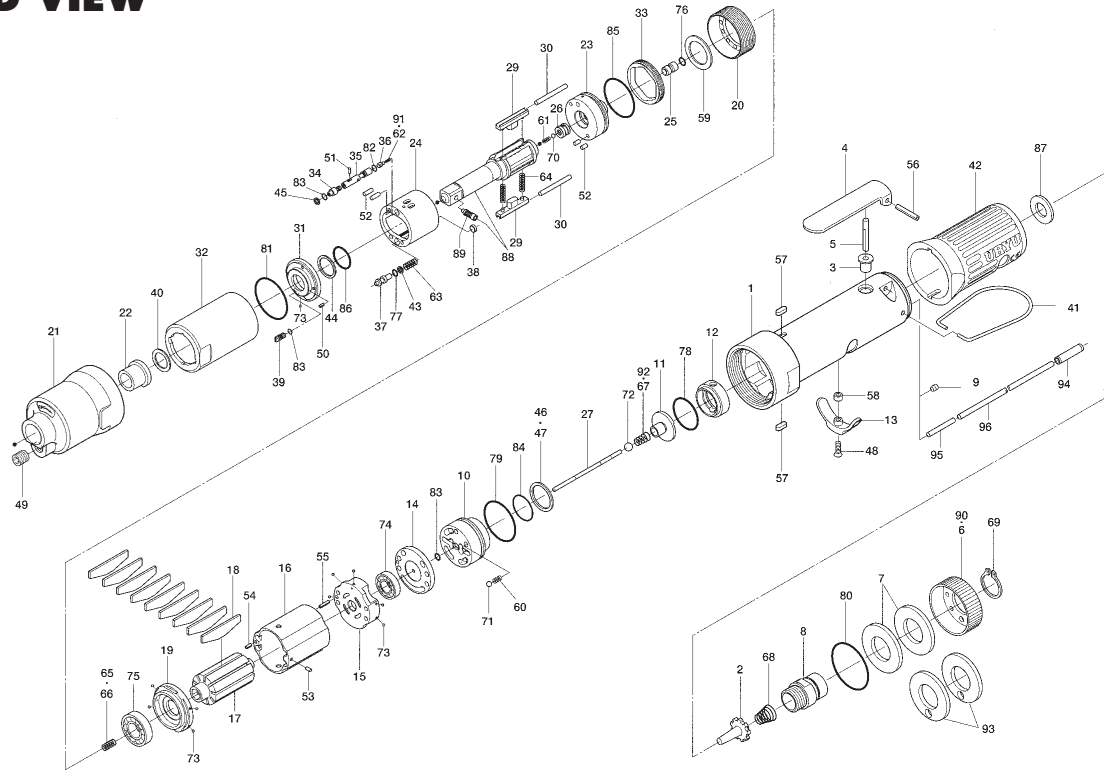

ULT-70S SERIES OIL-PULSE WRENCH

EXPLODED VIEW

PARTS LIST — FOR REFERENCE ONLY