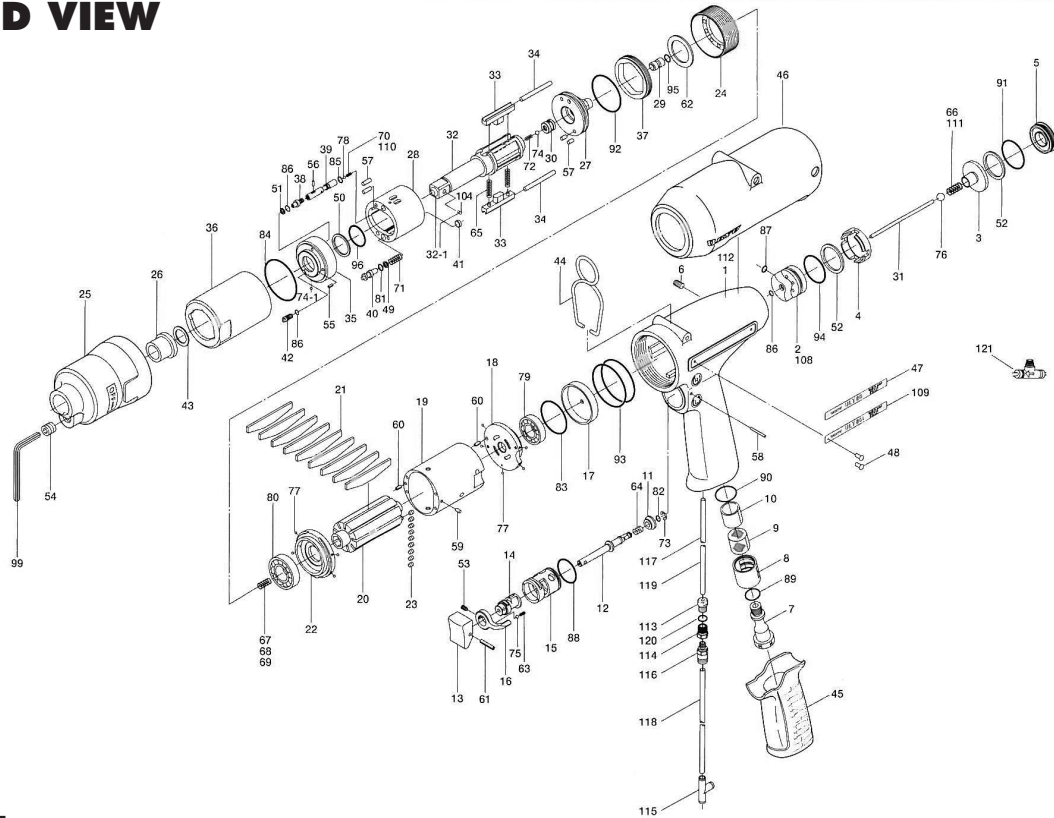

## PARTS LIST — FOR REFERENCE ONLY

Index Number	Part Number	Description	Qty.	Index Number	Part Number	Description	Qty.	Index Number	Part Number	Description	Qty.
1	115-025-4	Handle	1	41	145-908-7	Accumulator Cover	1	80	982-903-0	Ball Bearing (6902)	1
2	147-253-7	Shut-off Valve Bushing	1	42	194-742-0	Oil Plug	1	81	990-320-0	O-Ring (ARP568-003)	1 ●
3	147-254-6	Shut-off Valve	1	43	145-327-7	Anvil Front Plate	1	82	990-306-0	O-Ring (ARP568-004) (H)	1
4	147-684-6	Cushion Spacer	1	44	174-790-0	Suspension Ring	1	83	990-332-0	O-Ring (JW1530-22)	1
5	147-019-6	Valve Cover	1	45	147-842-2	Handle Cover	1	84	990-335-0	O-Ring (JW1530-25)	1 ●
6	150-108-5	Valve Plug	1	46	115-840-3	Casing Cover	1	85	990-621-0	O-Ring (3.8 x 1.8 x 1.0)	1 ●
7	147-091-2	Air Inlet Bushing	1	47	115-924-3	Name Plate	1	86	990-900-0	O-Ring (SNS-2)	3 ●
8	147-780-3	Exhaust Stack	1	48	930-205-0	Pin (No. 0 x 26)	2	87	990-901-0	O-Ring (SNS-3)	1
9	147-042-2	Silencer	1	49	944-002-0	Support Ring (2.6 x 4.5 x 1)	1 ●	88	990-912-0	O-Ring (SNS-14)	1
10	147-835-3	Filter (K200)	1	50	944-013-0	Support Ring (P12)	1 ●	89	990-914-0	O-Ring (SNS-16)	1
11	147-100-3	Valve	1	51	944-203-0	Support Ring (3.1 x 5 x 1)	1 ●	90	990-916-0	O-Ring (SNS-18)	1
12	142-104-6	Valve Rod	1	52	944-220-0	Support Ring (1.6 x 22.5 x 1.5)	2	91	990-918-0	O-Ring (SNS-20)	1
13	147-107-2	Valve Lever	1	53	952-106-0	Allen Head Dog Point Screw (M4 x 6)	1	92	990-981-0	O-Ring (SNS-29) (NOK)	1 ●
14	147-210-2	Reverse Valve	1	54	966-099-0	Allen Head Plug (NPT1/16)	1	93	990-930-0	O-Ring (SNS-40)	2
15	147-211-2	Reverse Valve Bushing	1	55	969-449-0	Pin (G)(3 x 6)	1	94	990-979-0	O-Ring (SNS-20) (NOK)	1
16	098-212-5	Reverse Lever	1	56	970-013-0	Pin (1.5 x 4)	1	95	990-305-0	O-Ring (ARP568-003) (KS)	1 ●
17	115-291-3	Rear Plate Spacer	1	57	970-204-0	Pin (3 x 6)	4	96	992-020-0	SU-Ring (Q12)	1 ●
18	115-285-3	Rear Plate	1	58	971-123-0	Pin (2 x 23)	1	104	891-300-1	Socket Pin Assembly	1
19	115-286-3	Cylinder	1	59	973-006-0	Roll Pin (2 x 6)	1	<b>PARTS FOR ULT-80 L</b>			
20	115-287-3	Rotor	1	60	973-008-0	Roll Pin (2 x 8)	2	108	115-253-4	Shut-off Valve Bushing	1
21	115-288-3	Blade (PC)	9	61	973-014-0	Roll Pin (2 x 14)	1	109	115-924-4	Name Plate	1
22	115-289-3	Front Plate	1	62	975-757-0	Adjusting Spacer (18 x 13 x 1)	1	110	976-838-0	Spring (2.7 x 7.1) (0.4)	1
23	147-064-6	Plug	9	63	976-006-0	Spring (3 x 5) (0.4)	1	111	977-045-0	Cone Spring (4.0 x 4.6 x 9) (0.45)	1
24	115-036-3	Hammer Casing Connector	1	64	976-457-0	Spring (7 x 12) (0.9)	1	<b>PARTS FOR (TM) TYPE</b>			
25	115-439-3	Front Casing	1	65	976-811-0	Spring (3.7 x 31) (0.5)WPC	2 ●	112	852-570-1	Handle	1
26	190-328-6	Anvil Bushing	1	66	977-056-0	Spring (4.1 x 4.7 x 9.4) (0.45) WPC	1	113	851-967-1	Plug	1
27	115-901-3	Rear Liner Plate	1	67	976-650-0	Spring (3.3 x 16) (0.45) [Standard]	1	114	851-955-1	Connecting Screw	1
28	11 5-902-3	Liner	1	68	976-661-0	Spring (3.3 x 17) (0.4) [Weaker]	1	115	909-442-0	Quick Exhaust (AQ240F-04-00)	1
29	145-546-6	Piston	1	69	976-662-0	Spring (3.3 x 18) (0.45) [Strong]	1	116	933-281-0	One Touch Connector (KJH04-M5)	1
30	145-929-6	Check Valve Cover	1	70	976-839-0	Spring (2.7 x 7.4) (0.4)	1 ●	117	935-240-0	Nylon Tube (18NY)	1
31	147-130-8	Operating Rod (2.1 x 64.5)	1	71	976-837-0	Spring (4.3 x 25) (0.55)	1 ●	118	935-350-0	Polyurethane Hose (F-1504)	1
32	18F-319-2	Anvil (O)	1	72	976-645-0	Spring (2.4 x 5) (0.3)	1 ●	119	935-358-0	Polyurethane Hose (TU-0212)	1
32-1	891-567-1	Anvil (P)	1	73	979-405-0	Outer Snap Ring (E2.5)	1	120	990-320-0	O-Ring (ARP568-003)	1
33	115-440-3	Driving Blade	2	74	981-001-0	Ball (3/32) O	1	<b>ACCESSORIES</b>			
34	147-974-8	Roller Pin (2.5 x 30)	2	75	981-002-0	Ball (1/8)	1	98	939-091-0	Allen Wrench (1.5)	1
35	115-904-3	Front Liner Plate	1	76	981-003-0	Ball (5/32)	1	99	939-105-0	Allen Wrench (4)	1
36	115-905-3	Liner Casing	1	77	981-045-0	Ball (1.5 mm)	10	Optional Part for (TM) Type			
37	115-906-3	Liner Casing Cover	1	78	981-150-0	Ball (3 mm)	1	121	909-449-0	Speed Controller	1
38	174-907-2	Relief Valve Spindle	1	79	982-902-0	Ball Bearing (6901)	1	<b>FOOTNOTES</b>			
39	115-970-3	Relief Valve	1	● = Items in Pulse Repair Kit ULT-80-PRK							
40	145-972-6	Accumulator	1								