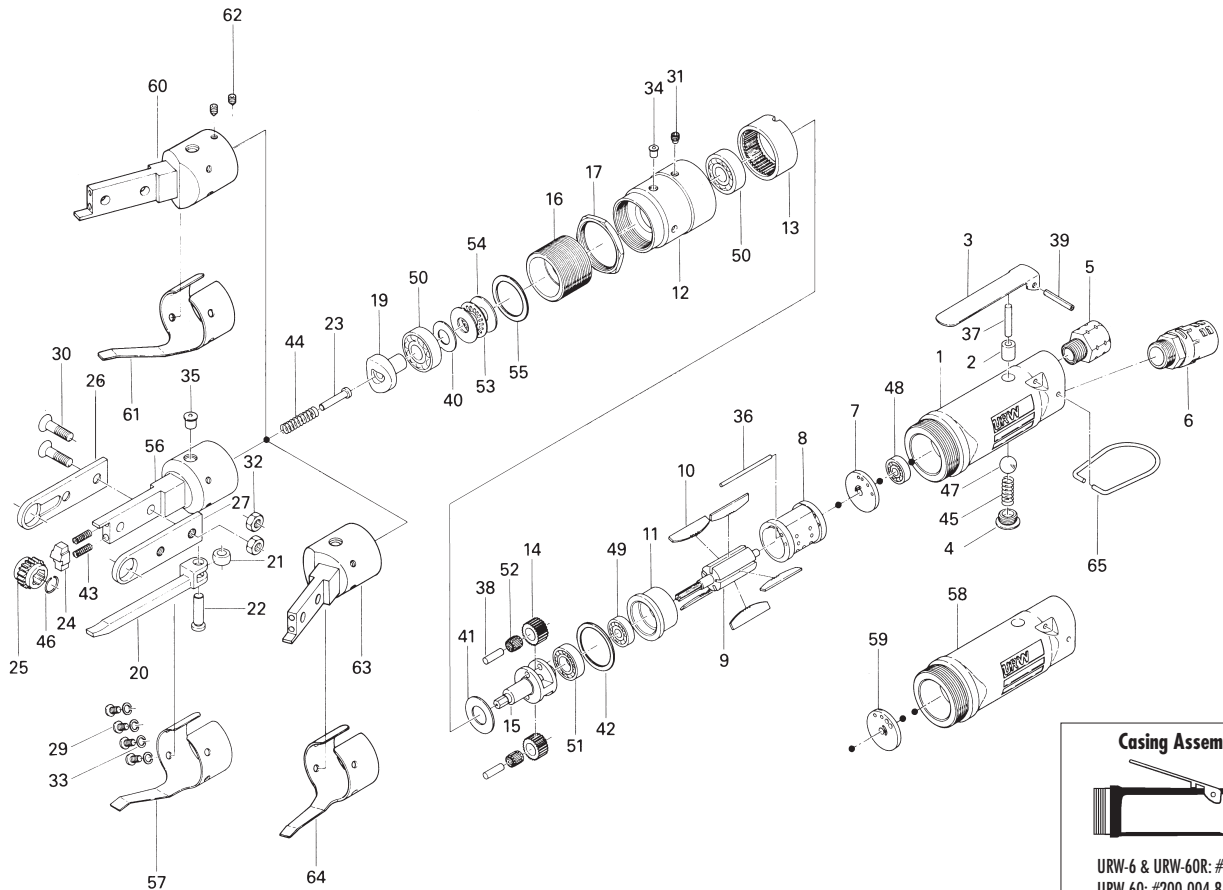

URW-6, -60, & -60R RATCHET WRENCHES

EXPLODED VIEW

PARTS LIST — FOR REFERENCE ONLY

Index Number	Part Number	Description	Qty.	Index Number	Part Number	Description	Qty.	Index Number	Part Number	Description	Qty.
1	619-025-4	Casing	1 ●	30	948-453-0	Allen Head Screw (M6 x 18)	2	53	988-835-0	Thrust Needle Roller Bearing (NTB-1024)	1
2	553-103-1	Valve Rod Bushing	1 ● ■	31	952-220-0	Allen Head Dog Point Screw (M5 x 5) (MEC)	1	54	988-960-0	Thrust Washer (AS-1024)	2
3	438-107-3	Valve Lever	1 ● ■	32	960-804-0	U-Nut (M6)	2	55	975-813-0	Adjusting Spacer (31 x 26 x T)	1
4	201-108-1	Valve Plug	1 ● ■	33	962-006-0	Spring Washer (2-4S)	4	PARTS FOR URW - 6			
5	191-091-5	Air Inlet Bushing	1 ● ■	34	968-130-0	Grease Cap (3/16)	1	56	200-381-5	Cam Casing	1
6	235-885-0	Silencer	1 ● ■	35	968-131-0	Grease Cap (1/41)	1	57	200-663-5	Rod Plate Spring	1
7	603-285-1	Rear Plate	1	36	970-030-0	Pin (H) (1.8 x 44)	1	PARTS FOR URW - 60			
8	603-286-1	Cylinder	1	37	970-321-0	Pin (H) (4 x 21)	1 ● ■	58	200-025-8	Casing	1 ■
9	603-287-1	Rotor	1	38	972-114-0	Roller Pin (3 x 21)	2	59	200-285-8	Rear Plate	1
10	603-288-1	Blade	5	39	973-124-0	Roll Pin (3 x 24)	1 ● ■	60	200-381-8	Cam Casing	1
11	603-289-1	Front Plate	1	40	975-117-0	Spacer (20 x 10 x 1)	1	61	200-663-8	Rod Plate Spring	1
12	200-029-5	Gear Casing	1	41	975-169-0	Spacer (21 x 13 x 0.3)	1	62	954-105-0	Allen Head Cone Point Screw (M4 x 5)	2
13	611-465-1	Internal Gear	1	42	975-244-0	Spacer (31.5 x 26 x 2)	1	PARTS FOR URW - 60R			
14	603-470-1	Planet Gear	2	43	976-036-0	Spring (3.6 x 13)	2	63	200-381-9	Cam Casing	1
15	200-480-8	Gear Cage (6 MM)	1	44	976-100-0	Spring (5.8 x 40)	1	64	200-663-9	Rod Plate Spring	1
16	200-079-6	Connector	1	45	977-154-0	Cone Spring (7 x 7.5 x 17)	1 ● ■	ACCESSORIES			
17	233-073-0	Gear Casing Lock Nut	1	46	978-135-0	Snap Ring (12.5 x 0.8)	1	65	010-790-1	Suspension Ring	1
19	200-346-8	Cam (6 MM)	1	47	981-030-0	Ball (3/8)	1 ● ■				
20	200-650-5	Operating Rod	1	48	982-021-0	Ball Bearing (626)	1				
21	201-651-1	Cam Roller	1	49	982-026-0	Ball Bearing (634)	1				
22	201-652-2	Cam Roller Pin	1	50	982-100-0	Ball Bearing (6000)	2				
23	201-653-1	Cam Roller Push Pin	1	51	982-402-0	Ball Bearing (EE-3)	1				
24	200-562-5	Checker	1	52	988-450-0	Needle Roller Bearing (H K-0408)	2				
25	200-656-5	Ratchet (10)	1								
26	200-664-5SET	Rod Guide (Right & Left)	1								
29	948-108-0	Round Head Screw (M4 x 8)	4								