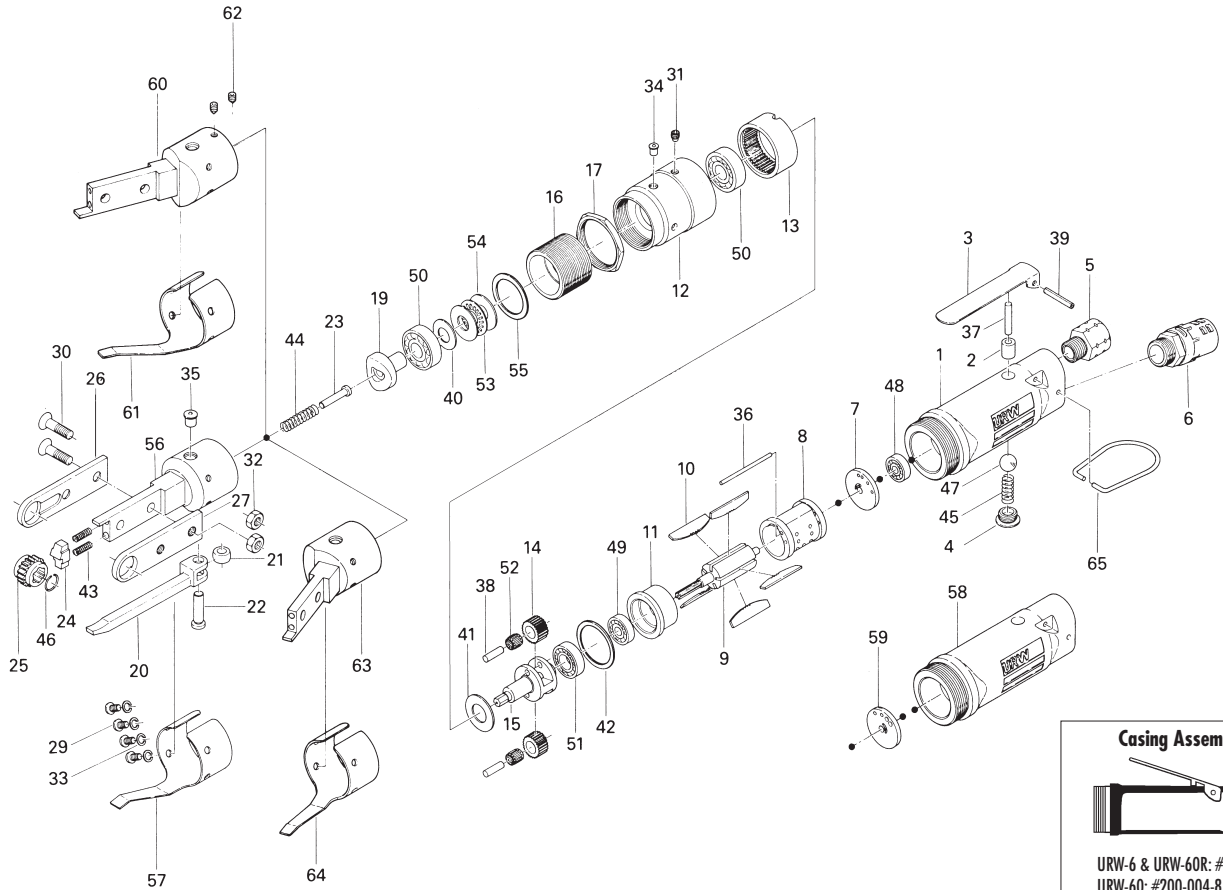

URW-6, -60, & -60R RATCHET WRENCHES

EXPLODED VIEW

PARTS LIST — FOR REFERENCE ONLY

Index Number	Part Number	Description	Qty.	Index Number	Part Number	Description	Qty.	Index Number	Part Number	Description	Qty.
1	200-984-8	Casing	1 ●	30	948-453-0	Allen Head Screw (M6 x 18)	2	53	988-835-0	Thrust Needle Roller Bearing (NTB-1024)	1
2	553-103-1	Valve Rod Bushing	1 ●■	31	952-220-0	Allen Head Dog Point Screw (M5 x 5) (MEC)	1	54	988-960-0	Thrust Washer (AS-1024)	2
3	438-107-3	Valve Lever	1 ●■	32	960-804-0	U-Nut (M6)	2	55	975-813-0	Adjusting Spacer (31 x 26 x T)	1
4	201-108-1	Valve Plug	1 ●■	33	962-006-0	Spring Washer (2-4S)	4	PARTS FOR URW - 6			
5	191-091-5	Air Inlet Bushing	1 ●■	34	968-130-0	Grease Cap (3/16)	1	56	200-381-5	Cam Casing	1
6	235-885-0	Silencer	1 ●■	35	968-131-0	Grease Cap (1/41)	1	57	200-663-5	Rod Plate Spring	1
7	603-285-1	Rear Plate	1	36	970-030-0	Pin (H) (1.8 x 44)	1	PARTS FOR URW - 60			
8	603-286-1	Cylinder	1	37	970-321-0	Pin (H) (4 x 21)	1 ●■	58	200-025-8	Casing	1 ■
9	603-287-1	Rotor	1	38	972-114-0	Roller Pin (3 x 21)	2	59	200-285-8	Rear Plate	1
10	603-288-1	Blade	5	39	973-124-0	Roll Pin (3 x 24)	1 ●■	60	200-381-8	Cam Casing	1
11	603-289-1	Front Plate	1	40	975-117-0	Spacer (20 x 10 x 1)	1	61	200-663-8	Rod Plate Spring	1
12	200-029-5	Gear Casing	1	41	975-169-0	Spacer (21 x 13 x 0.3)	1	62	954-105-0	Allen Head Cone Point Screw (M4 x 5)	2
13	611-465-1	Internal Gear	1	42	975-244-0	Spacer (31.5 x 26 x 2)	1	PARTS FOR URW - 60R			
14	603-470-1	Planet Gear	2	43	976-036-0	Spring (3.6 x 13)	2	63	200-381-9	Cam Casing	1
15	200-480-8	Gear Cage (6 MM)	1	44	976-100-0	Spring (5.8 x 40)	1	64	200-663-9	Rod Plate Spring	1
16	200-079-6	Connector	1	45	977-154-0	Cone Spring (7 x 7.5 x 17)	1 ●■	ACCESSORIES			
17	233-073-0	Gear Casing Lock Nut	1	46	978-135-0	Snap Ring (12.5 x 0.8)	1	65	010-790-1	Suspension Ring	1
19	200-346-8	Cam (6 MM)	1	47	981-030-0	Ball (3/8)	1 ●■				
20	200-650-5	Operating Rod	1	48	982-021-0	Ball Bearing (626)	1				
21	201-651-1	Cam Roller	1	49	982-026-0	Ball Bearing (634)	1				
22	201-652-2	Cam Roller Pin	1	50	982-100-0	Ball Bearing (6000)	2				
23	201-653-1	Cam Roller Push Pin	1	51	982-402-0	Ball Bearing (EE-3)	1				
24	200-562-5	Checker	1	52	988-450-0	Needle Roller Bearing (H K-0408)	2				
25	200-656-5	Ratchet (10)	1								
26	200-664-5SET	Rod Guide (Right & Left)	1								
29	948-108-0	Round Head Screw (M4 x 8)	4								