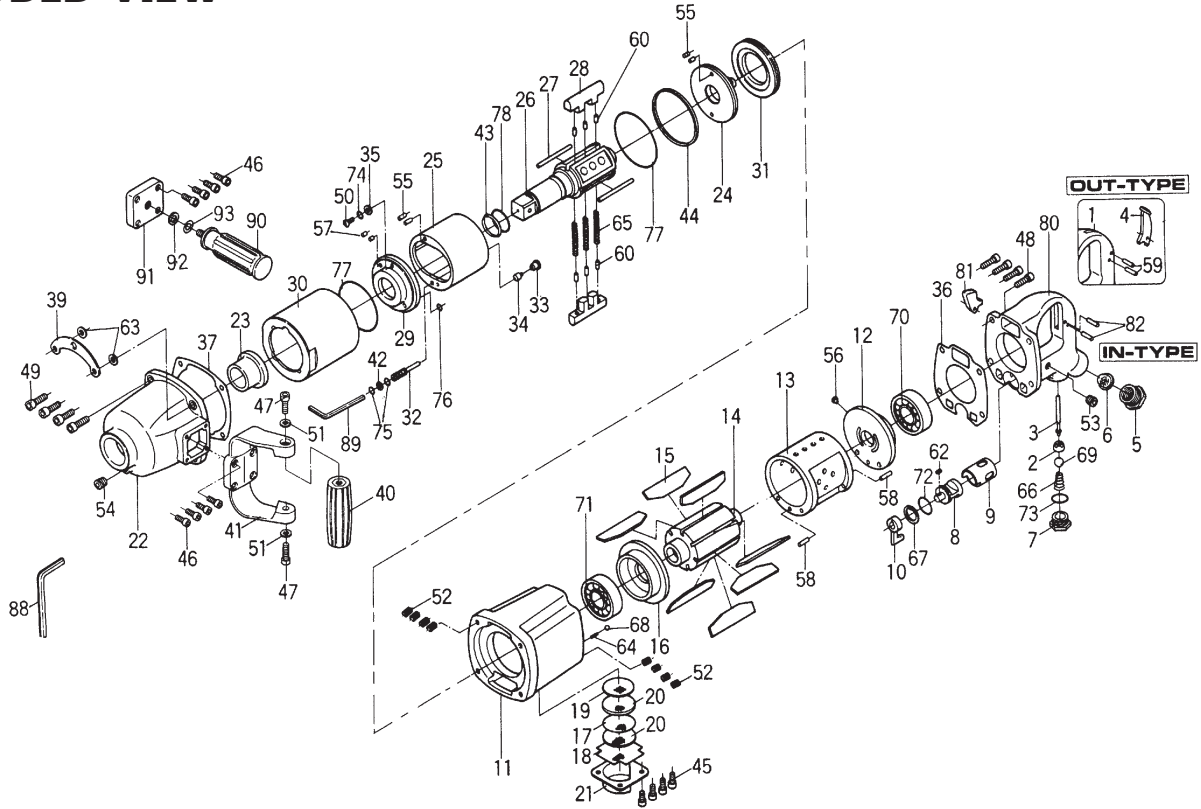

UXR-2400S OIL-PULSE TOOLS

EXPLODED VIEW

PARTS LIST — FOR REFERENCE ONLY

Index Number	Part Number	Description	Qty.	Index Number	Part Number	Description	Qty.	Index Number	Part Number	Description	Qty.
1	176-010-5	Handle (OUT)	1	32	194-907-8	Relief Valve Spindle	1	60	973-308-0	Roll Pin (5 x 8)	6
2	176-100-5	Valve	1	33	194-969-9	Relief Valve Plug	1	62	974-008-0	Key (3 x 8)	1
3	116-104-0	Valve Rod	1	34	194-970-8	Relief Valve	1	63	975-161-0	Spacer (14 x 10 x 2)	2
4	109-107-1	Valve Lever (OUT)	1	35	188-807-1	Spacer	1	64	976-076-0	Spring (5 x 19)	1
5	518-091-6	Air Inlet Bushing	1	36	103-850-0	Handle Packing	1	65	976-798-0	Spring (7.3 x 56) (0.9) WPC	3 ●
6	573-835-9	Filter	1	37	176-867-5	Front Casing Packing	1	66	977-257-0	Cone Spring (10 x 15 x 25)	1
7	103-243-0	Cover	1	39	176-794-5	Suspension Plate	1	67	979-015-0	Inner Snap Ring (22)	1
8	176-210-5	Reverse Valve	1	40	116-720-0	Dead Handle	1	68	981-005-0	Ball (7/32)	1
9	176-211-5	Reverse Valve Bushing	1	41	116-722-0	Dead Handle Connector	1	69	981-032-0	Ball (7/16)	1
10	103-212-0	Reverse Lever	1	42	944-005-0	Supporting Ring (4.2 x 6 x 1)	1 ●	70	982-204-0	Ball Bearing (6204)	1
11	176-025-5	Casing	1	43	944-230-0	Supporting Ring (33.9 x 39.6 x 1.5)	1 ●	71	982-206-0	Ball Bearing (6206)	1
12	176-285-5	Rear Plate	1	44	944-077-0	Supporting Ring (77 x 80 x 1)	1 ●	72	990-91 6-0	O-Ring (SNS-1 8)	1
13	176-286-5	Cylinder	1	45	945-008-0	Allen Head Bolt (M4 x 8)	4	73	990-918-0	O-Ring (SNS-20)	2
14	176-287-5	Rotor	1	46	945-114-0	Allen Head Bolt (M5 x 14)	4	74	990-949-0	O-Ring (P3 NOK)	1 ●
15	176-288-5	Blade	7	47	945-318-0	Allen Head Bolt (M8 x 18)	2	75	990-972-0	O-Ring (SNS-4 NOK)	2 ●
16	176-289-5	Front Plate	1	48	945-322-0	Allen Head Bolt (M8 x 22)	4	76	990-975-0	O-Ring (SNS-8 NOK)	1 ●
17	175-021-2	Exhaust Plate	1	49	945-325-0	Allen Head Bolt (M8 x 25)	2	77	990-944-0	O-Ring (SNS-75)	2 ●
18	175-042-2	Silencer	1	49-1	945-330-0	Allen Head Bolt (M8 x 30)	2	78	995-501-0	Teflon Seal (AR10400-P34GC)	1 ●
19	175-099-2	Punch Plate	1	49-2	962-011-0	Spring Washer (2-85)	2	80	176-010-9	Handle (IN)	1
20	175-835-2	Filter	2	50	945-960-0	Hexagon Round Head Bolt (M6 x 8)	1	81	085-107-1	Valve Lever (IN)	1
21	175-782-2	Exhaust Cover	1	51	961-014-0	Flat Washer (8)	2	82	973-124-0	Roll Pin (3 x 24)	1
22	176-439-5	Front Casing	1	52	965-041-0	Heli-Sert (M8 x 1.5D)	8				
23	176-328-5	Anvil Bushing	1	53	966-100-0	Allen Head Plug (1/8)	1				
24	176-901-5	Rear Liner Plate	1	54	966-101-0	Allen Head Plug (1/4)	2				
25	176-902-5	Liner	1	55	970-508-0	Pin (H) (6 x 8)	4				
26	176-319-5	Anvil	1	56	973-108-0	Roll Pin (3 x 8)	1				
27	176-974-5	Roller (4.4 x 55)	2	57	969-465-0	Pin (G) (6 x 12)	2				
28	176-440-5	Driving Blade	2	58	973-214-0	Roll Pin (4 x 14)	2				
29	176-904-5	Front Liner Plate	1	59	973-222-0	Roll Pin (4 x 22)	2				
30	176-905-5	Liner Casing	1								
31	176-906-5	Liner Casing Cover	1								