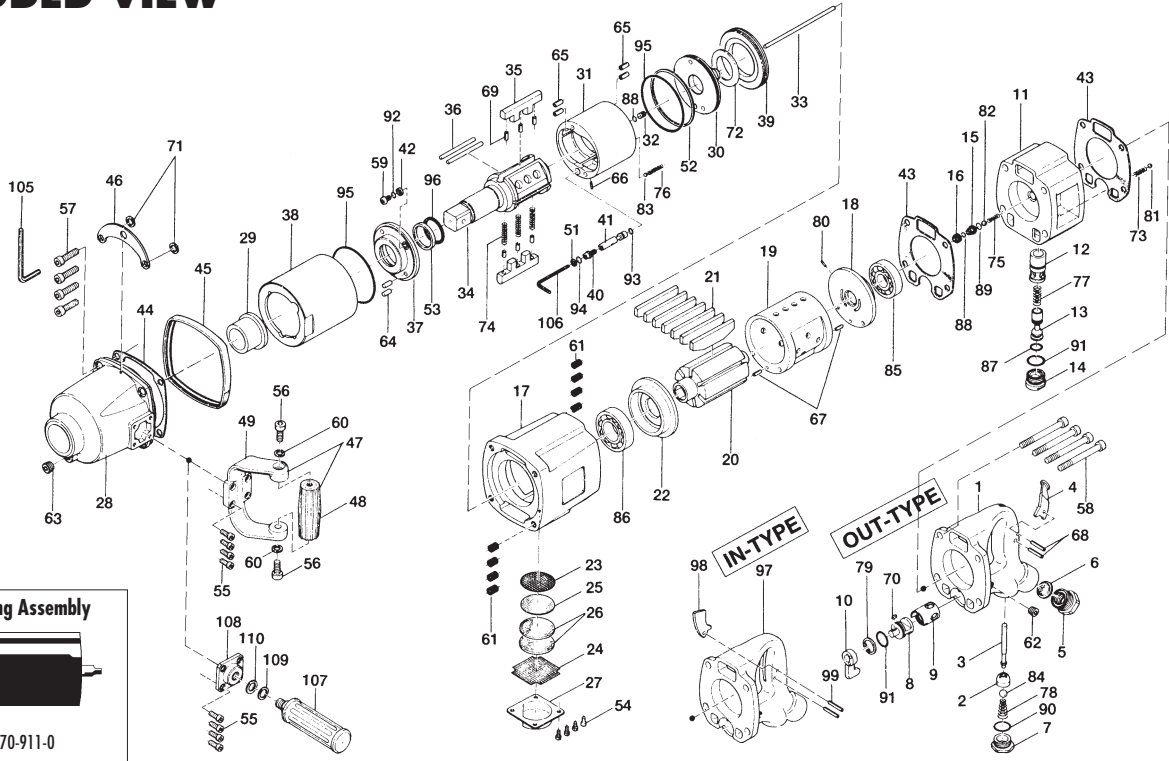

UXR-T3000S OIL-PULSE TOOLS

EXPLODED VIEW

PARTS LIST — FOR REFERENCE ONLY

Index Number	Part Number	Description	Qty.	Index Number	Part Number	Description	Qty.	Index Number	Part Number	Description	Qty.
1	175-010-2	Handle (Out)	1	38	175-905-2	Liner Casing	1	72	975-863-0	Adjusting Spacer (40 x 25.1 x T)	1
2	176-100-5	Valve	1	39	175-906-2	Liner Casing Setter	1	73	976-076-0	Spring (5 x 19 x 0.6)	1
3	116-104-0	Valve Rod	1	40	173-907-3	Relief Valve Spindle	1	74	976-799-0	Spring (7.3 x 59 x 0.9)	3 ●
4	109-107-1	Valve Lever (Out)	1	41	170-970-0	Relief Valve	1	75	976-275-0	Spring (6.7 x 12 x 0.7)	1
5	518-091-6	Air Inlet Bushing	1	42	188-807-1	Spacer	1 ●	76	976-291-0	Spring (5.5 x 13.8 x 0.8)	1 ●
6	573-835-9	Filter	1	43	175-850-2	Handle Packing	2	77	976-297-0	Spring (10.5 x 32 x 1.0)	1
7	103-243-0	Regulator Valve Cover	1	44	175-867-2	Front Casing Packing	1	78	977-257-0	Cone Spring (10 x 15 x 25)	1
8	175-210-2	Reverse Valve	1	45	103-840-0	Casing Protector	1	79	979-019-0	Inner Snap Ring (26)	1
9	175-211-2	Reverse Valve Bushing	1	46	175-794-2	Suspension Plate	1	80	980-009-0	Round Head Notch (4)	1
10	103-212-0	Reverse Lever	1	47	116-896-0	Dead Handle Assembly	1	81	981-005-0	Ball (7/32)	1
11	170-026-0	Separator	1	48	116-720-0	Dead Handle	1	82	981-006-0	Ball (1/4)	1
12	170-253-0	Shut-Off Valve Bushing	1	49	116-722-0	Dead Handle Connector	1	83	981-245-0	Ball (4.5)	1
13	170-254-0	Shut-Off Valve	1	51	944-208-0	Supporting Ring (8.1 x 10 x 1)	1 ●	84	981-032-0	Polyurethane Ball (7/16)	1
14	170-927-0	Shut-Off Valve Cover	1	52	944-085-0	Supporting Ring (85 x 88 x 1)	1 ●	85	982-205-0	Ball Bearing (6205)	1
15	175-968-9	Pilot Valve Retainer	1	53	944-230-0	Supporting Ring (3.9 x 39.6 x 1.5)	1 ●	86	982-206-0	Ball Bearing (6206)	1
16	175-019-9	Valve Cover	1	54	945-008-0	Allen Head Bolt (M4 x 8)	4	87	990-011-0	O-Ring (P12)	1
17	175-025-2	Casing	1	55	945-114-0	Allen Head Bolt (M5 x 14)	4	88	990-901-0	O-Ring (SNS-3)	2 ●
18	175-285-2	Rear Plate	1	56	945-318-0	Allen Head Bolt (M8 x 18)	2	89	990-907-0	O-Ring (SNS-9)	1
19	175-286-2	Cylinder	1	57	945-330-0	Allen Head Bolt (M8 x 30)	2	90	990-918-0	O-Ring (SNS-20)	1
20	170-287-0	Rotor	1	57-1	945-325-0	Allen Head Bolt (M8 x 25)	2	91	990-919-0	O-Ring (SNS-22)	2
21	175-288-2	Blade	7	57-2	962-011-0	Spring Washer (2-85)	2	92	990-949-0	O-Ring (P3-NOK)	1 ●
22	175-289-2	Front Plate	1	58	945-379-0	Allen Head Bolt (M8 x 85)	4	93	990-974-0	O-Ring (SUS-6 NOK)	1 ●
23	175-021-2	Exhaust Plate	1	59	945-960-0	Hexagon Round Head Bolt (M6 x 8)	1	94	990-977-0	O-Ring (SNS-7 NOK)	1 ●
24	175-042-2	Silencer	1	60	961-014-0	Flat Washer (8)	2	95	990-995-0	O-Ring (SNS-80 NOK)	2 ●
25	175-099-2	Noise Filter	1	61	965-041-0	Heli-Sert (M8 x 1.5D)	8	96	995-501-0	Teflon Seal (AR10400-P34GC)	1 ●
26	175-835-2	Filter	2	62	966-100-0	Allen Head Plug (GM:1/8)	1	97	175-010-3	Handle (IN)	1
27	175-782-2	Exhaust Cover	1	63	966-101-0	Allen Head Plug (GM:1/4)	1	98	085-107-1	Valve Lever (IN)	1
28	175-439-3	Front Casing	1	64	969-465-0	Pin (G) (6 x 12)	2	99	973-124-0	Roll Pin (3 x 24)	2
29	175-328-2	Anvil Bushing	1	65	972-902-0	Roller (6 x 8)	4				
30	170-901-0	Rear Liner Plate	1	66	972-009-0	Roller (2 x 9)	1				
31	170-902-0	Liner	1	67	973-214-0	Roll Pin (4 x 14)	2				
32	173-546-3	Piston	1	68	973-222-0	Roll Pin (4 x 22)	2				
33	170-130-0	Operating Rod (3 x 142.3)	1	69	973-308-0	Roll Pin (5 x 8)	6				
34	175-319-2	Anvil	1	70	974-008-0	Key (3 x 8)	1				
35	175-440-2	Driving Blade	2	71	975-161-0	Spacer (14 x 10 x 2)	2				
36	175-974-2	Roller (4.4 x 72)	2								
37	170-904-0	Front Liner Plate	1								