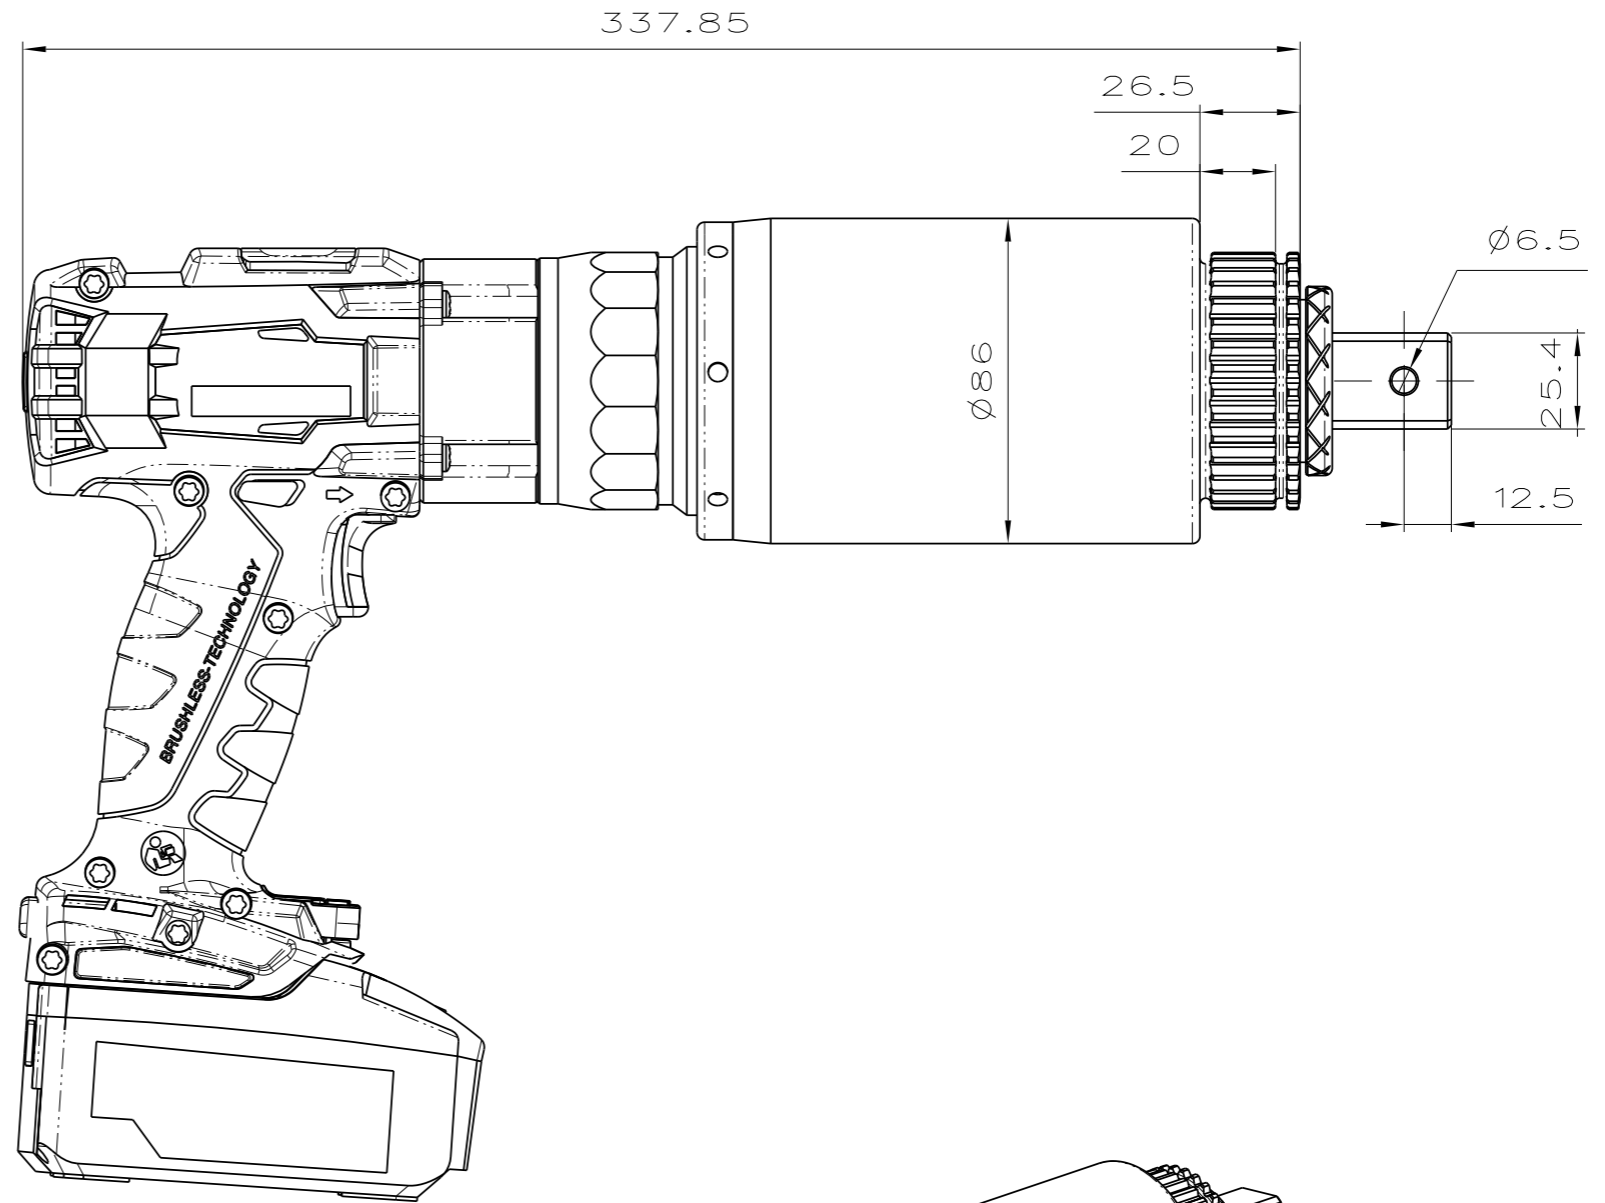

8 7 6 5 4 3 2 1

F
E
D
C
B
A

Teeth number Z	Tooth profile a	Module m	teeth number in base tangent length Zk
33	30	2	6
Tip diameter Da	Root diameter df	Base tangent length w	
68(0/-0.1)	63(0/-0.1)	32.8(0/-0.03)	
齿形参数			

Material		scale	BM-45L-TC-C
		1:2	
Name	Date	version	WIVOR INDUSTRY
Zhang	2021	2.0	

8 7 6 5 4 3 2 1

F
E
D
C
B
A