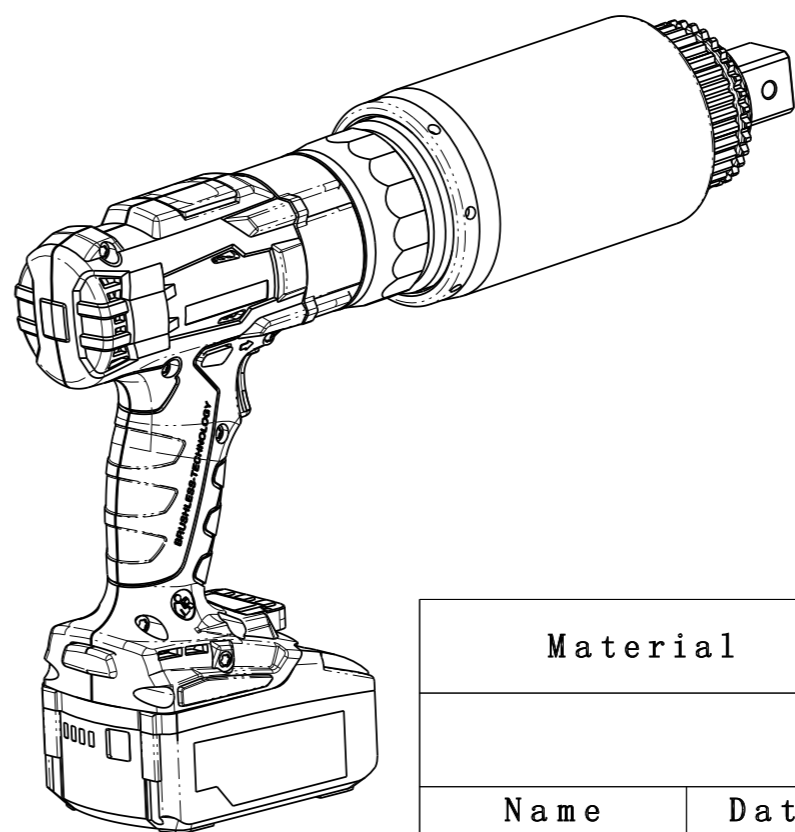

8 7 6 5 4 3 2 1

F
E
D
C
B
A

Teeth number Z	Tooth profile a	Module m	teeth number in base tangent length Zk
33	30	2	6
Tip diameter Da	Root diameter df	Base tangent length w	
68(0/-0.1)	63(0/-0.1)	32.8(0/-0.03)	
齿形参数			