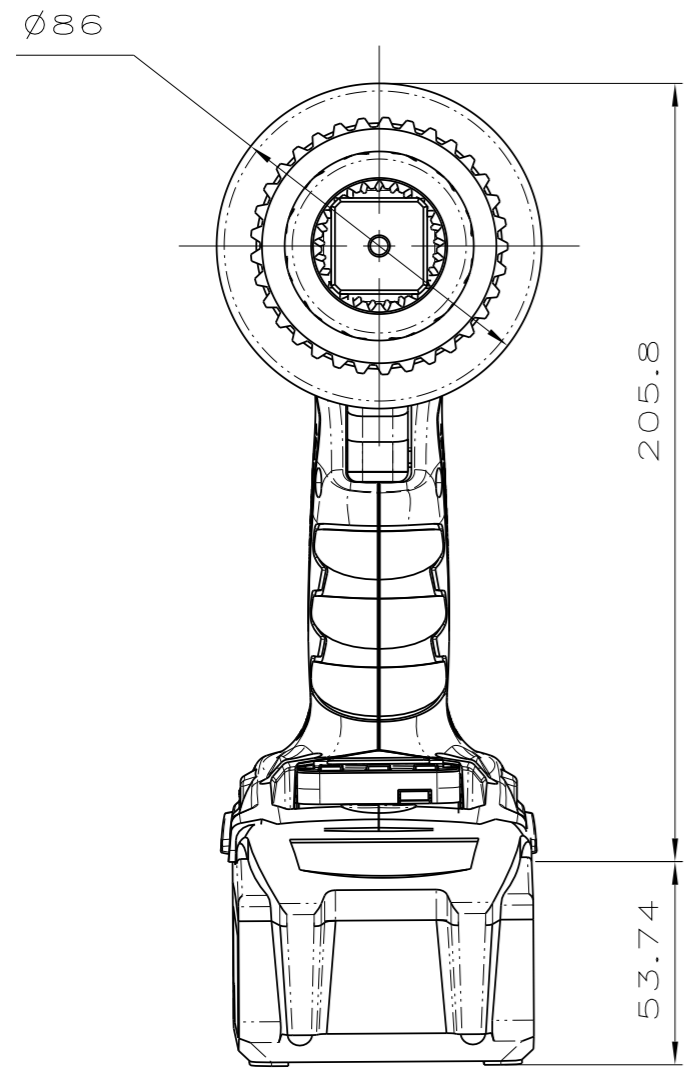

8 7 6 5 4 3 2 1

F
E
D
C
B
A

Teeth number Z	Tooth profile a	Module m	teeth number in base tangent length Zk
33	30	2	6
Tip diameter Da	Root diameter df	Base tangent length w	
68(0/-0.1)	63(0/-0.1)	32.8(0/-0.03)	
齿形参数			

Material		scale	BM-45L-TC-C
		1:2	
Name	Date	version	WIVOR INDUSTRY
Zhang	2021	2.0	

8 7 6 5 4 3 2 1

F
E
D
C
B
A